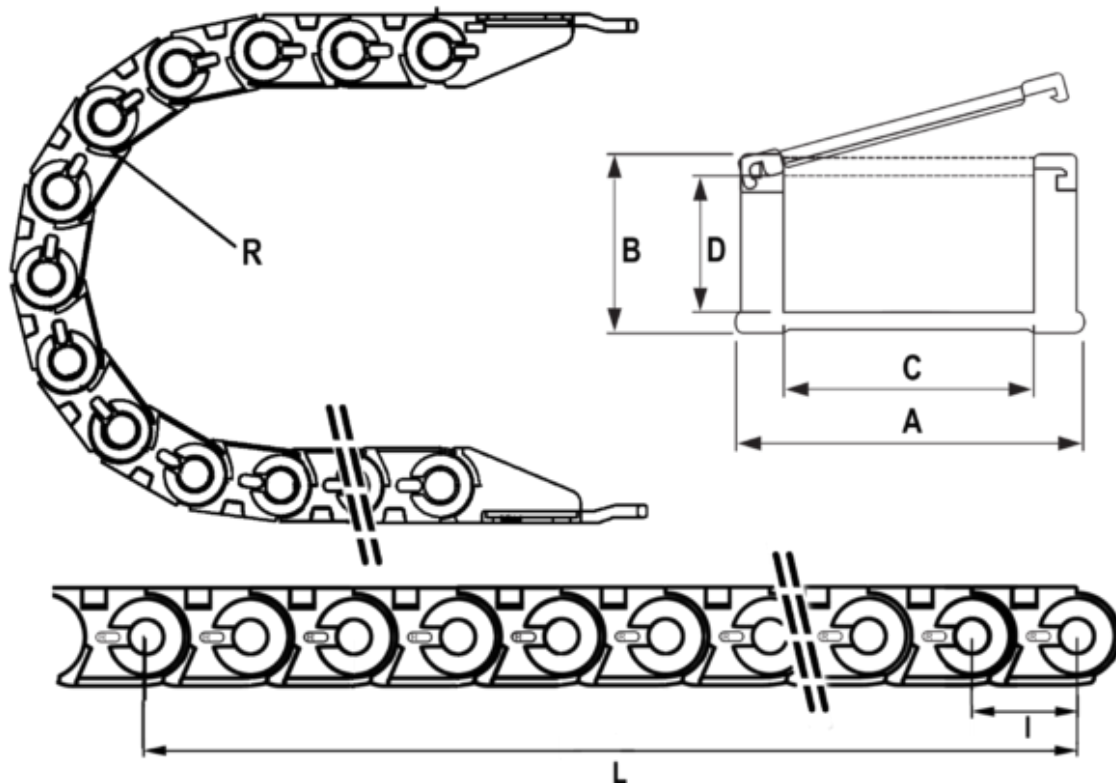

# Data Sheet

Article number: 18CPS03337R100  
Description: Cable chain, CPS MINI  
Type CPS033.37.R100-990L (30 LK)

## Measures

Full length	= 990mm
Inside Height	= 23
Inside Width	= 37
Link Length(Pitch)	= 33
Outside Height	= 31
Outside Width	= 53
Radius	= 100